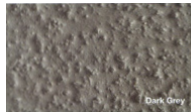

## Heavy Duty Resin Flooring Colours

### Q Tuff HF / RT

NOTE: The Colours represented here act as a guide only. If colour or final aesthetics are of prime concern, please contact us and request an actual sample of the required colour and system. Other colours available on request we reserve the right to adjust or discontinue any colour in any range.