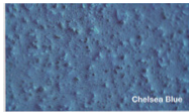

## Heavy Duty Resin Flooring Colours

### Q Tuff HF / RT

NOTE: The Colours represented here act as a guide only. If colour or final aesthetics are of prime concern, please contact us and request an actual sample of the required colour and system. Other colours available on request we reserve the right to adjust or discontinue any colour in any range.