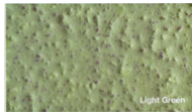

RESIN FLOORING

Heavy Duty Resin Flooring Colours

Q Tuff HF / RT

NOTE: The Colours represented here act as a guide only. If colour or final aesthetics are of prime concern, please contact us and request an actual sample of the required colour and system. Other colours available on request we reserve the right to adjust or discontinue any colour in any range.