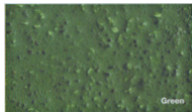

RESIN FLOORING

Heavy Duty Resin Flooring Colours

Q Tuff HF / RT

NOTE: The Colours represented here act as a guide only. If colour or final aesthetics are of prime concern, please contact us and request an actual sample of the required colour and system. Other colours available on request we reserve the right to adjust or discontinue any colour in any range.