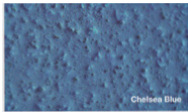

RESIN FLOORING

Heavy Duty Resin Flooring Colours

Q Tuff HF / RT

NOTE: The Colours represented here act as a guide only. If colour or final aesthetics are of prime concern, please contact us and request an actual sample of the required colour and system. Other colours available on request we reserve the right to adjust or discontinue any colour in any range.